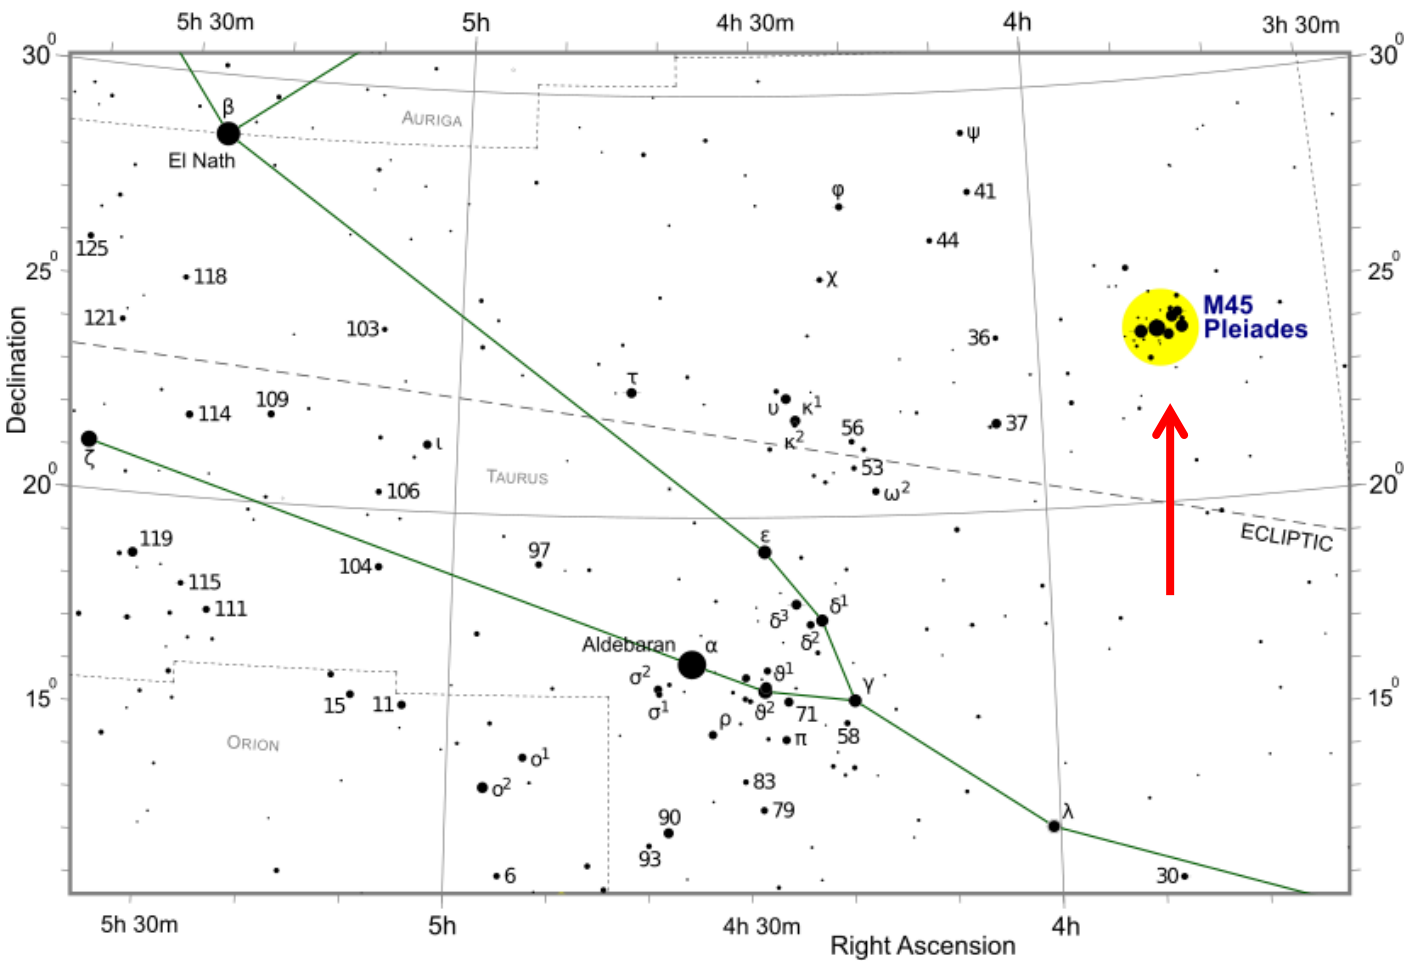

**Before and After Processing
By Richard Cofer**

Messier 45 - M45 - Pleiades

Orion - Ori - The Hunter

Star magnitudes

Orion - Ori - The Hunter

Star magnitudes

Double star

Variable stars

Open cluster

Bright nebulae