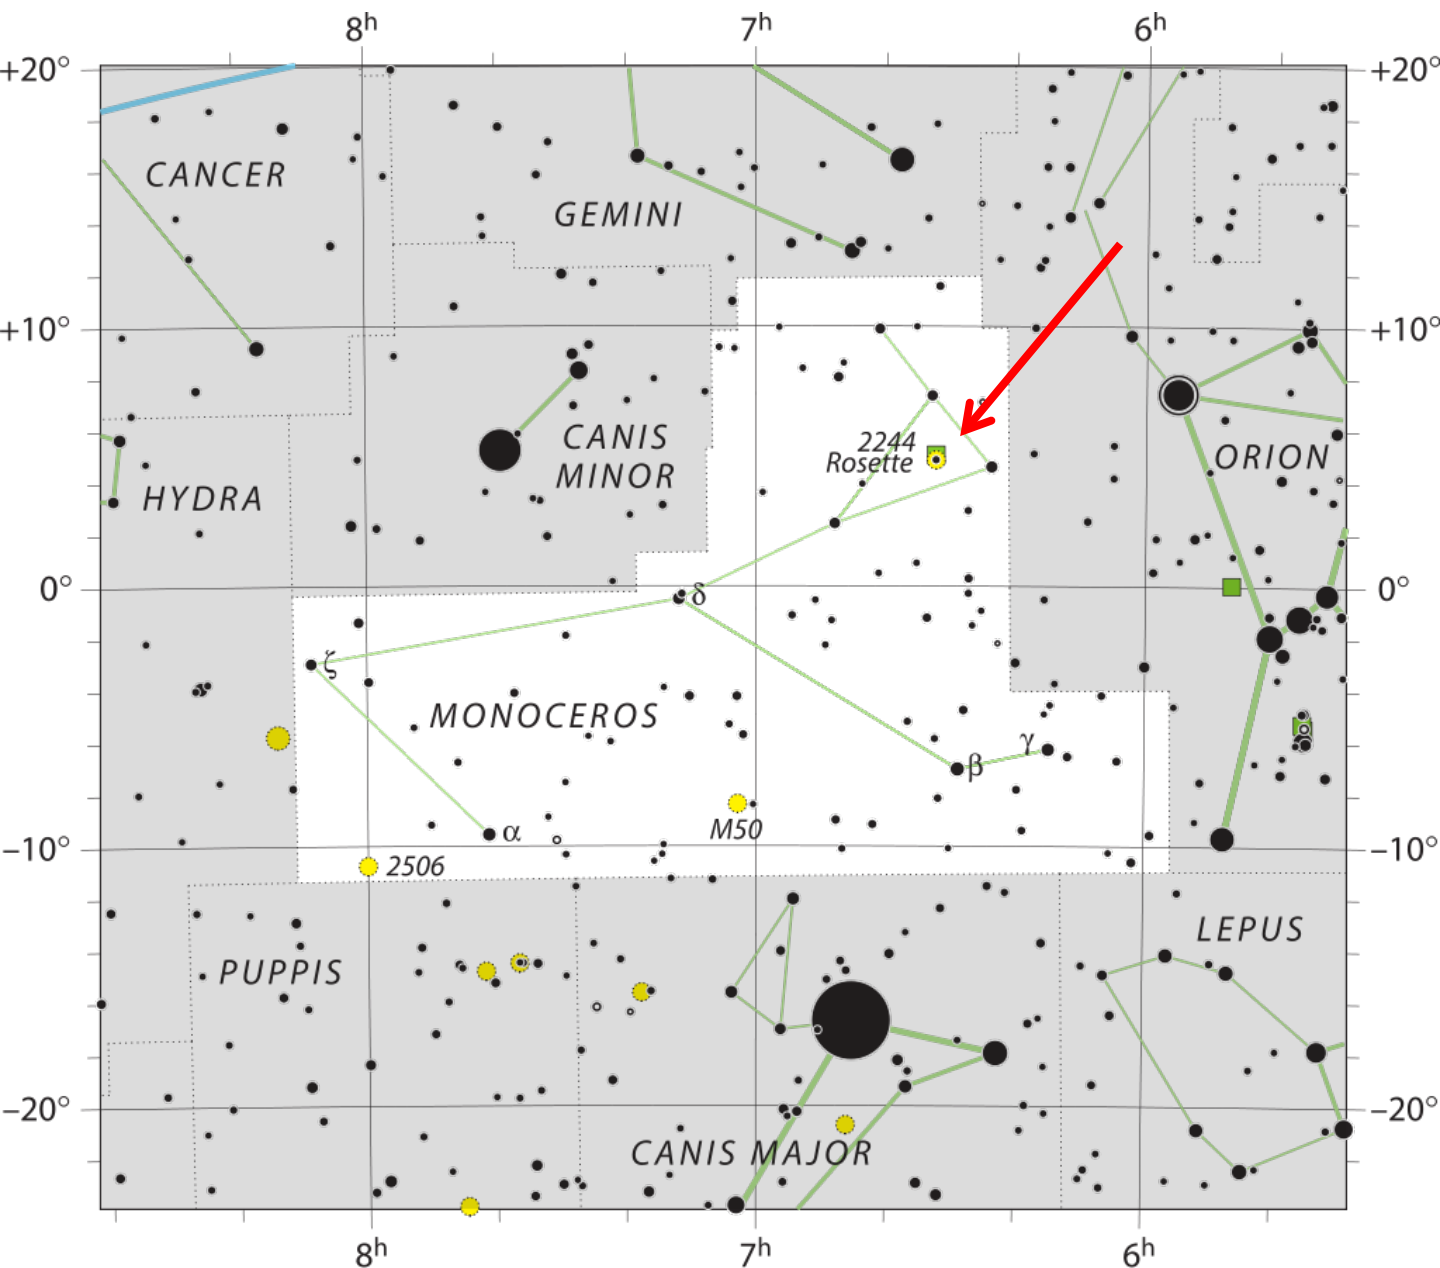

**Before and After Processing
By Richard Cofer**

Messier 45 - M45 - Pleiades

Orion - Ori - The Hunter

Star magnitudes

Orion - Ori - The Hunter

Star magnitudes

Double star

Variable stars

Open cluster

Bright nebulae