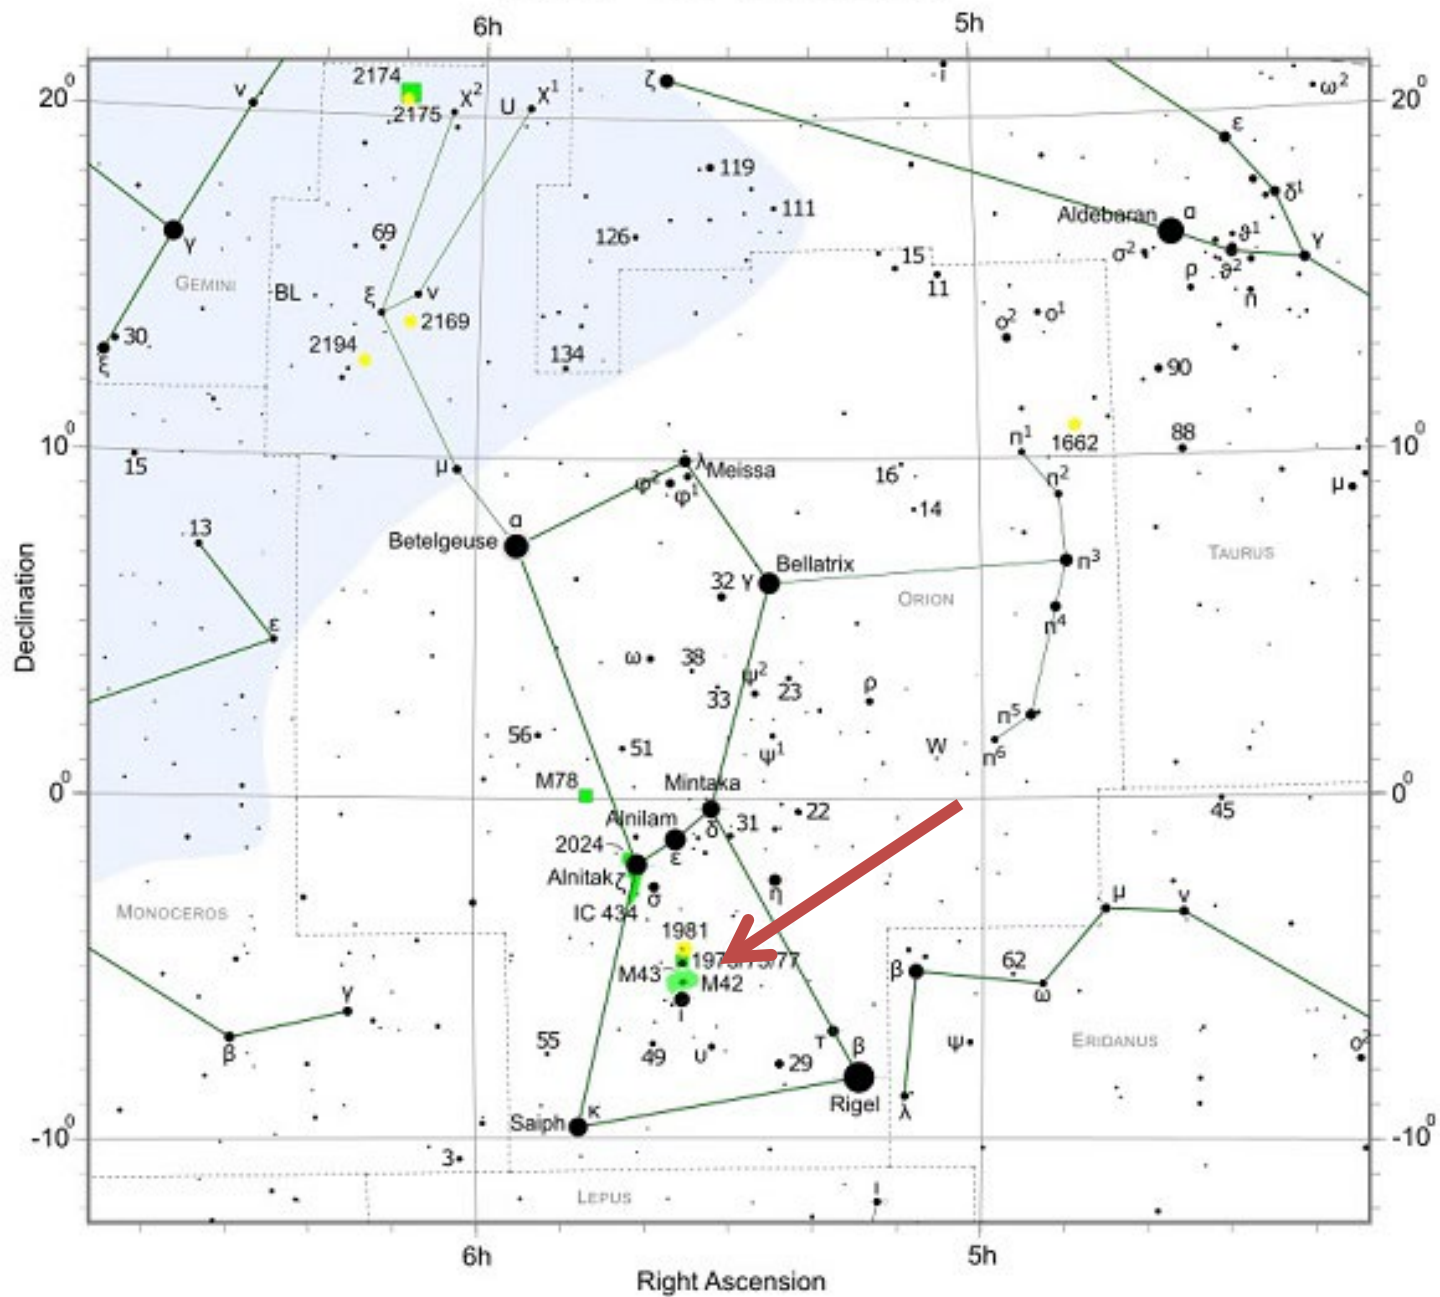

**Before and After Processing
By Richard Cofer**

Messier 45 - M45 - Pleiades

Orion - Ori - The Hunter

Star magnitudes

Orion - Ori - The Hunter

Star magnitudes

Double star

Variable stars

Open cluster

Bright nebulae