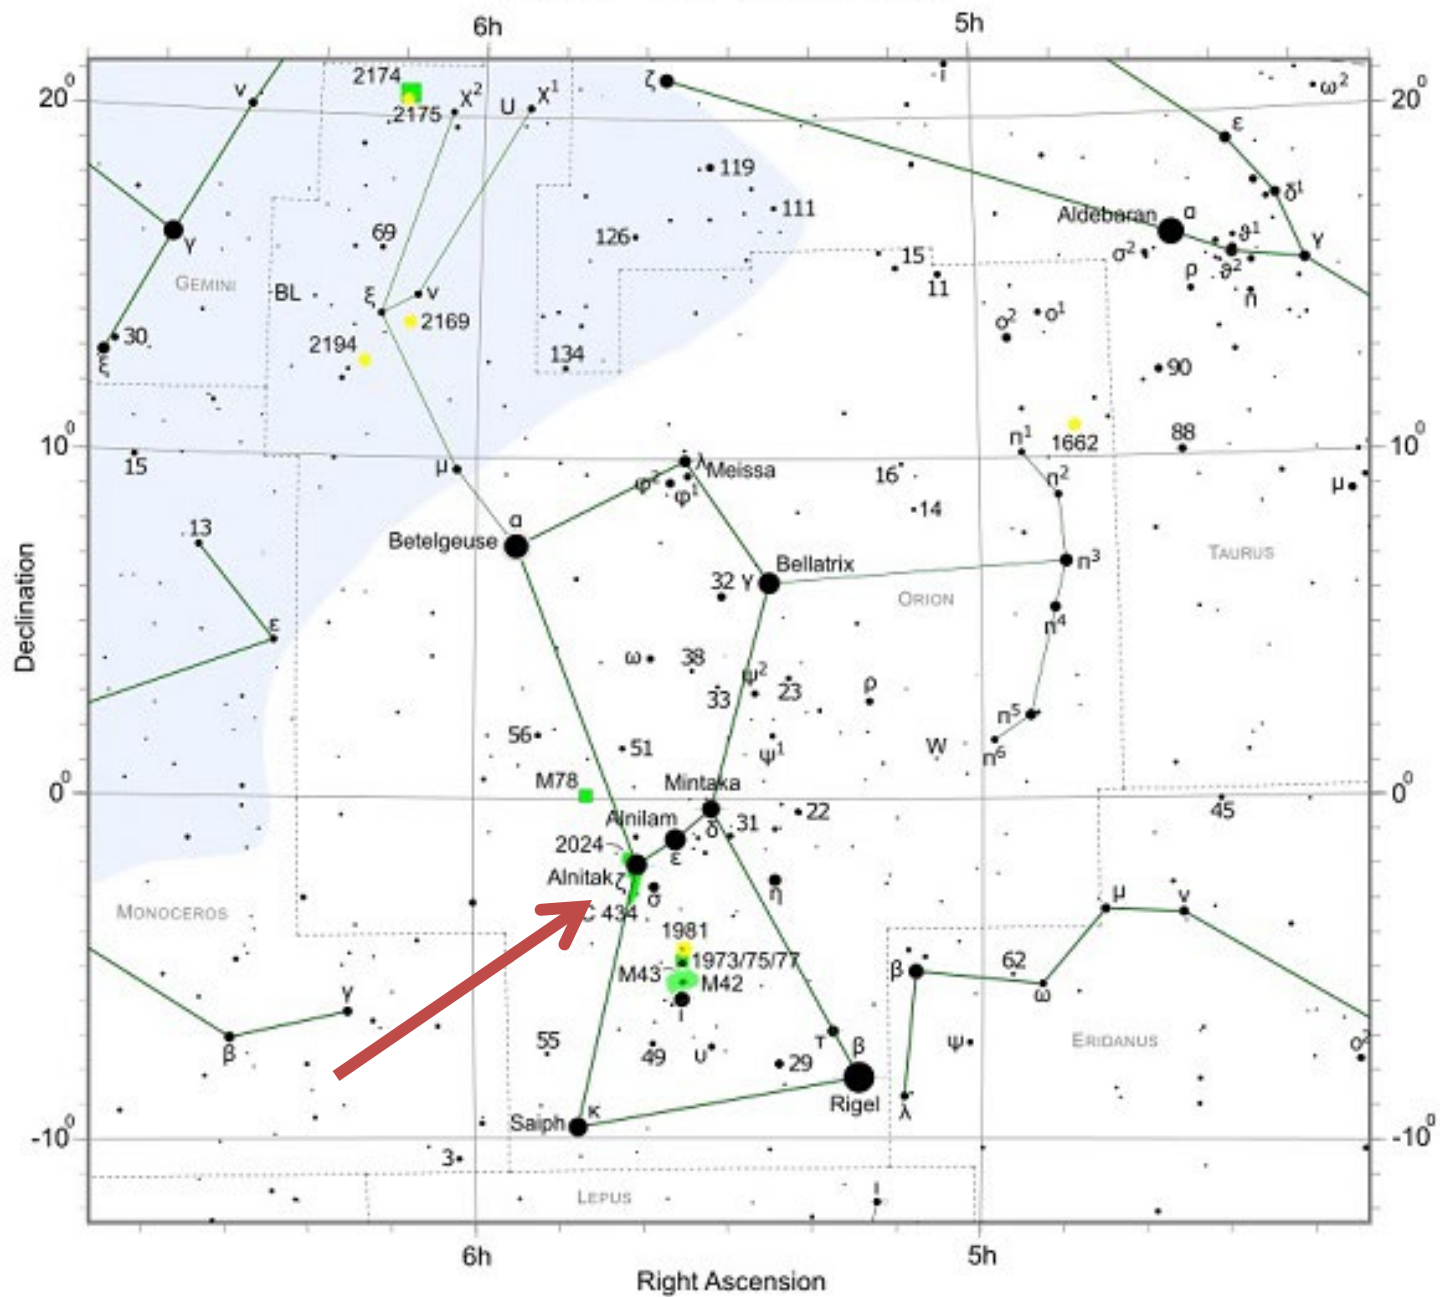

**Before and After Processing
By Richard Cofer**

Messier 45 - M45 - Pleiades

Orion - Ori - The Hunter

Star magnitudes

Orion - Ori - The Hunter

Star magnitudes

Double star

Variable stars

Open cluster

Bright nebulae